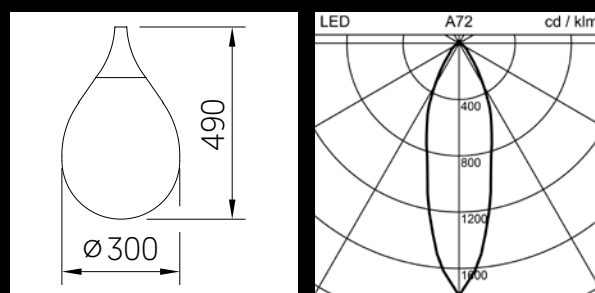

* The pendant tube can be shortened on site

For more information, please visit www.regent.ch/en/tea-glass
#peoplelightourway

Subject to technical modifications.
Regent assumes no liability for printing errors.