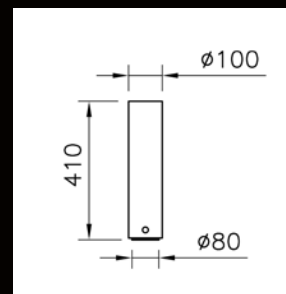

## Product range overview

<b>BEAM</b>
<b>Luminous flux of luminaire</b>
9'700 lm at 4'000 K
<b>Colour temperature</b>
2'700 K, 3'000 K, 4'000 K
<b>Colour renderings</b>
Ra ≥80
<b>Efficiency</b>
Up to 149 lm/W
<b>Dimension</b>
H: 410 mm, Ø 100 mm
<b>Colours</b>
Black anodised, silver anodised, white powder-coated
<b>Ports</b>
2x 25W USB-C port
<b>Light control</b>
Pushbutton on the housing
Casambi