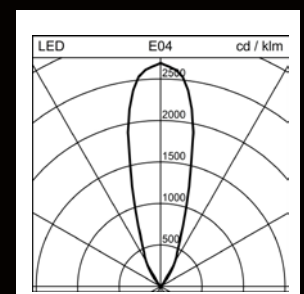

## Product range overview

<b>BEAM</b>
<b>Luminous flux of luminaire</b>
9'700 lm at 4'000 K
<b>Colour temperature</b>
2'700 K, 3'000 K, 4'000 K
<b>Colour renderings</b>
Ra ≥80
<b>Efficiency</b>
Up to 149 lm/W
<b>Dimension</b>
H: 410 mm, Ø 100 mm
<b>Colours</b>
Black anodised, silver anodised, white powder-coated
<b>Ports</b>
2x 25W USB-C port
<b>Light control</b>
Pushbutton on the housing
Casambi